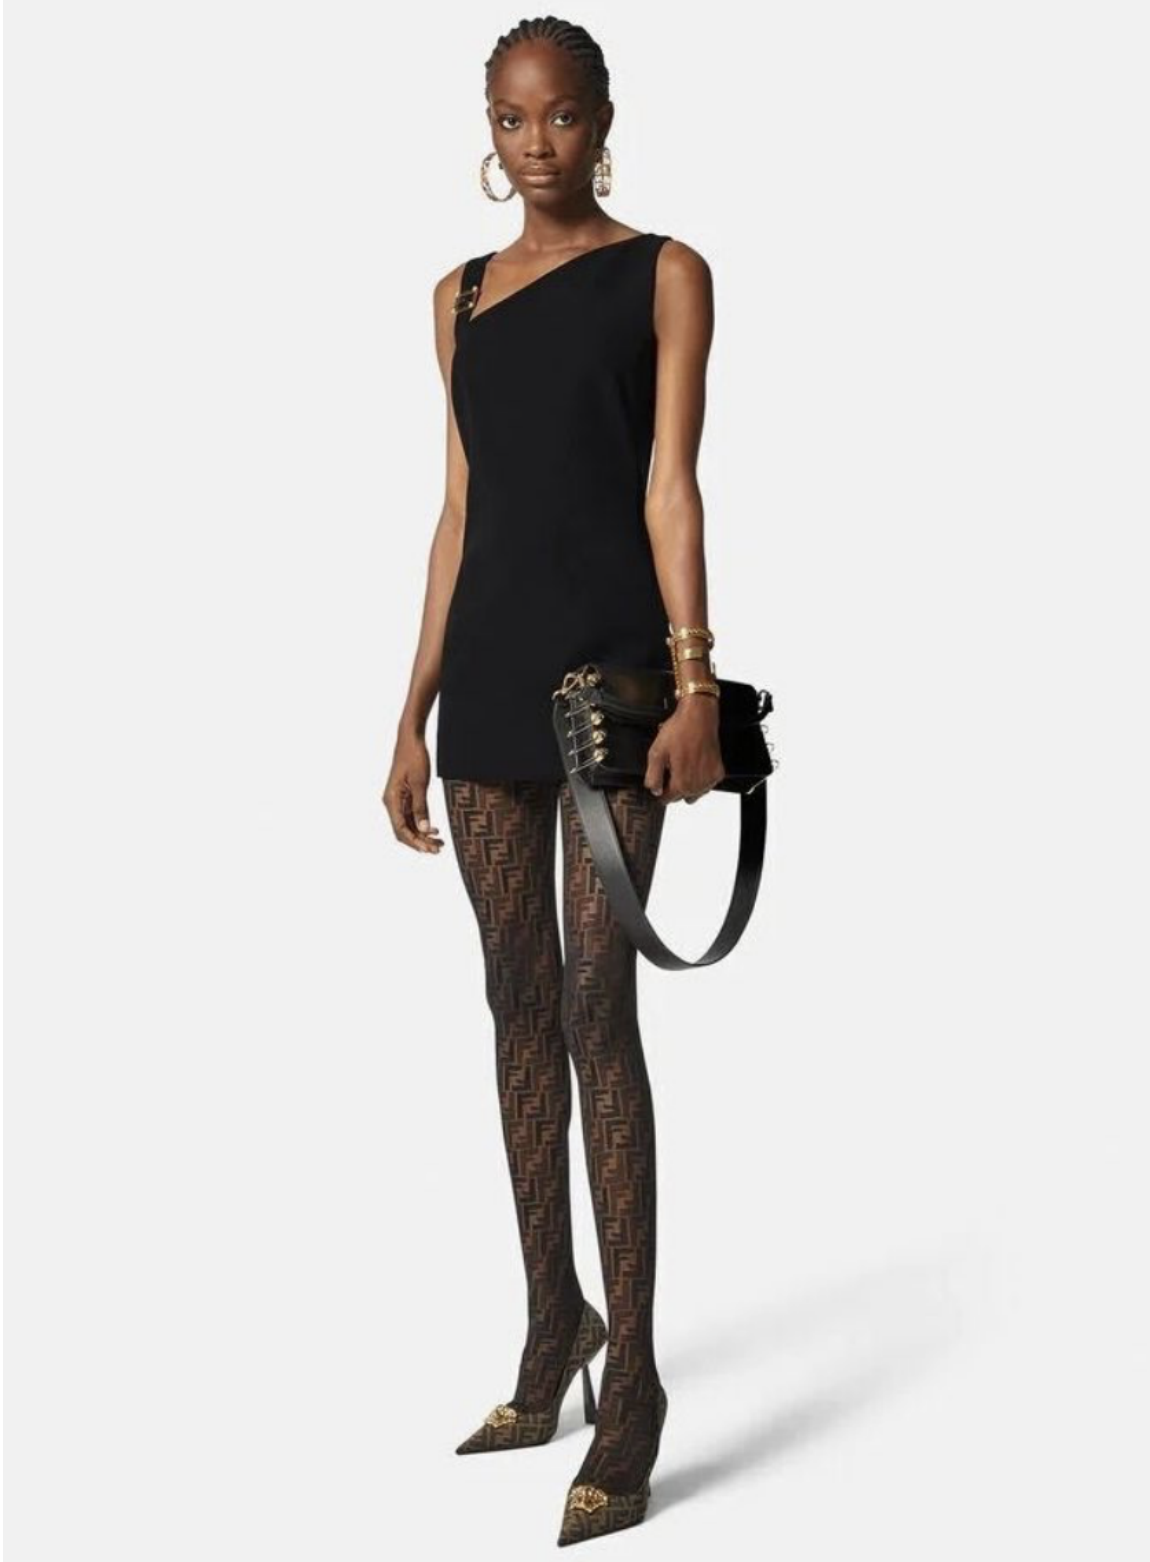

FEYI MAY

height 178 cm · bust 78 cm · cup B/C · waist 60 cm · hips 89 cm · dress 36
shoes size 41 · hair brown · eyes brown